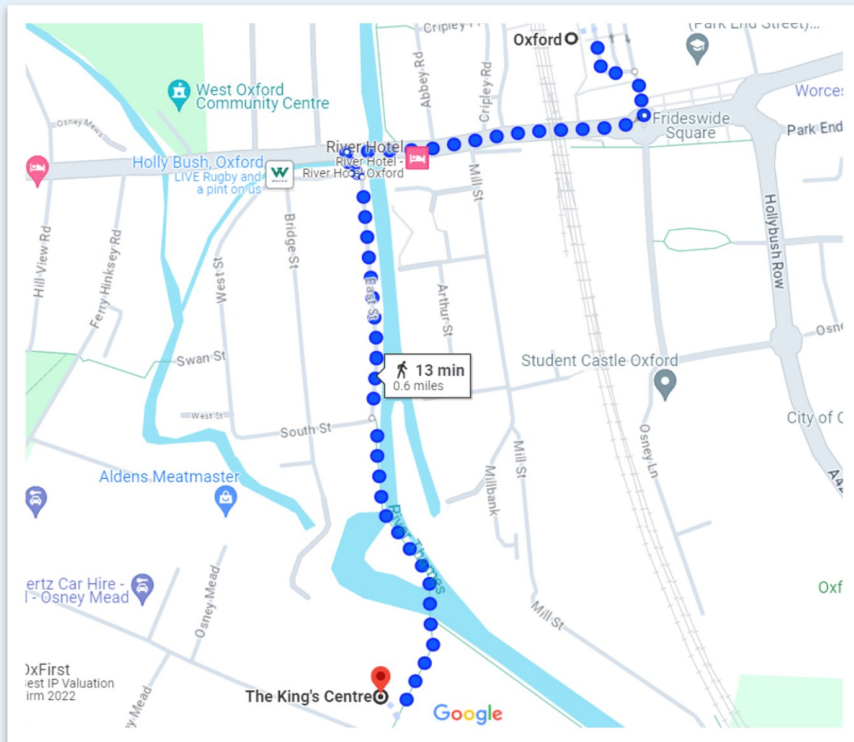

**Canterbury Provincial Gathering**  
**Saturday 22nd June 2024**  
**The King's Centre, Oxford**

**Event Information Pack**

**The Kings Centre**  
**Osney Mead**  
**Oxford**  
**OX2 0ES**

**Canterbury Province** is holding a gathering for all members on Saturday, 22<sup>nd</sup> June 2024 at The King's Centre in Oxford. This is going to be a wonderful opportunity to meet members from across the province; share information about what we are doing in our local dioceses; enjoy fellowship; and worship together. There will be plenty of time during the day for socialising and to have some fun too. The event is open to all members and you are welcome to bring friends with you; what a great way to learn about Mothers' Union.

### **INFORMATION**

**Venue** The King's Centre, Thames Hall, Osney Mead, Oxford OX2 0ES

**Tickets** £20 per person and are available at [www.ticketsource.co.uk/mothers-union](http://www.ticketsource.co.uk/mothers-union)

**Walking route** - From Oxford Train Station to The King's Centre, please see map overleaf

**Seacourt Park & Ride** - 234 Botley Rd, Oxford, OX2 0HP, Bus to **Osney Island** bus stop and a 10 minute walk